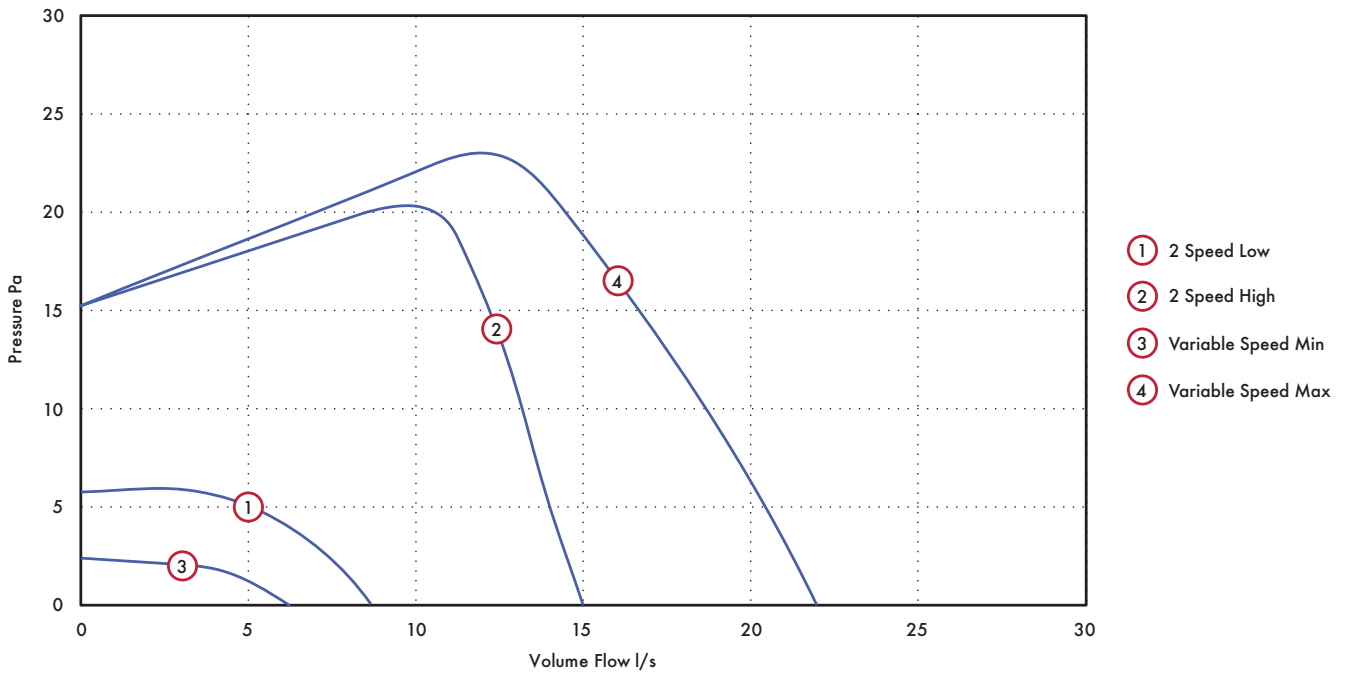

Dimensions (mm)

A	B	C	D	EØ
160	117	37	80	99

Weight 0.7kg

Performance Guide

	Model	Speed	l/s	Watts	Warranty (years)
2 Speed	VASF100B/T/HT	Low	6	2.7	2
		High	15	4.8	
Variable Speed	VASF100BV/TV/HTV	Min	6	1.7	5
		Max	22	7.5	
		VASF100TC/HTC	Adjustable Trickle	6 - 15	
		Boost	Adjustable Trickle + 10 (Up to a max of 22 installed)	7.5	5