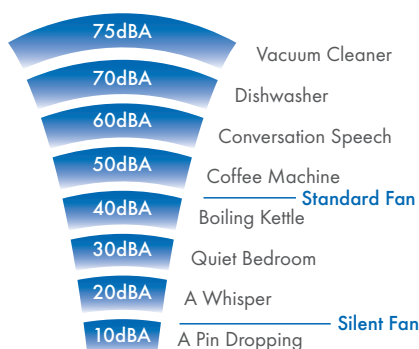

Silent Fan Axial Bathroom/Toilet Fan

The new Silent Fan Range from Vent-Axia not only delivers stylish and silent ventilation without compromise on performance, but now comes with even more features and more model options providing flexibility when choosing the right fan.