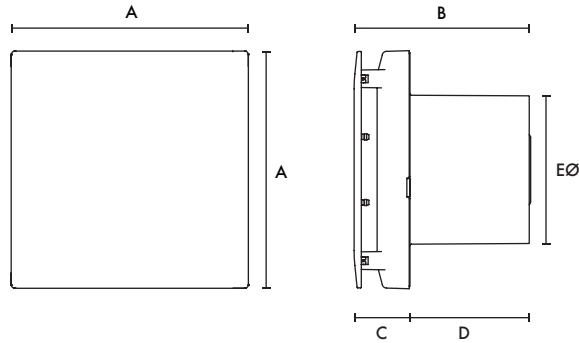

Dimensions (mm)

A	B	C	D	EØ
160	117	37	80	99

Weight 0.7kg

Performance Guide

	Model	Speed	l/s	Watts	Warranty (years)
2 Speed	VASF100B/T/HT	Low	6	2.7	2
		High	15	4.8	
Variable Speed	VASF100BV/TV/HTV	Min	6	1.7	5
		Max	22	7.5	
		VASF100TC/HTC	Adjustable Trickle	6 - 15	
		Boost	Adjustable Trickle + 10 (Up to a max of 22 installed)	7.5	5